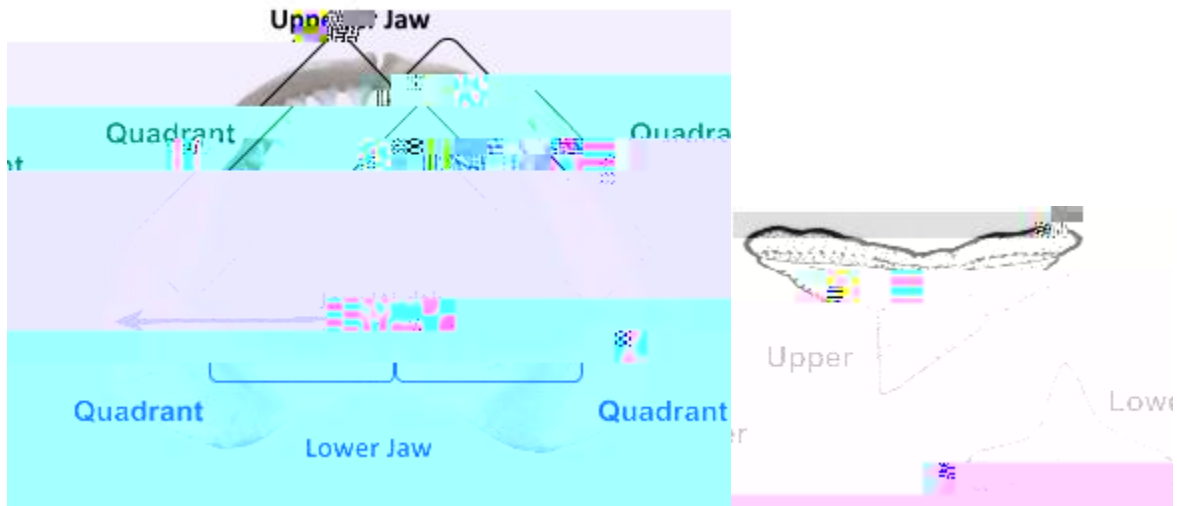

Tooth and Jaw Information:

There are 30-32 front row teeth in the upper jaw and 30 front row teeth in the lower jaw. Lower teeth have wide bases and short cusps.

Where did these jaws come from?

Jaws were relinquished to the U.S. Fish & Wildlife Service from companies attempting to import species protected under the U.S. Endangered Species Act and Convention on International Trade in Endangered Species. These jaws were then entrusted to the Shark Lab at California State University Long Beach to be used for educational purposes.

What does the Shark Lab do?

Dr. Chris Lowe and his students in the Shark Lab study the physiological and behavioral ecology of