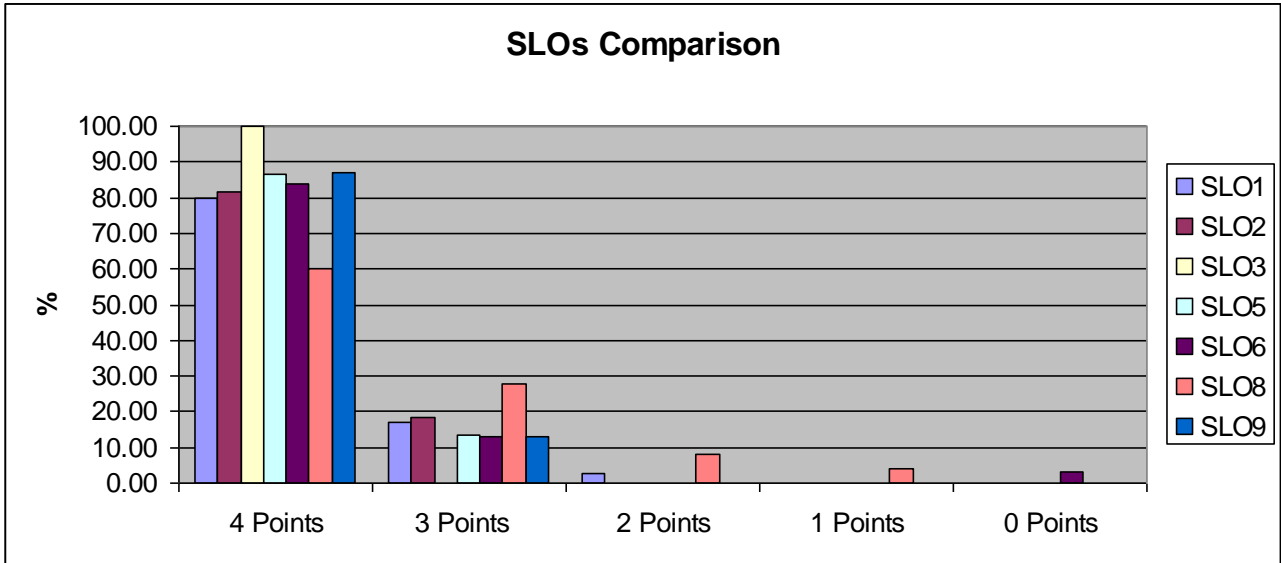

Early Childhood AY07-08

SLO1 (N=35)

SLO2 (N=33)

SLO3 (N=35)

SLO5 (N=22)

EDEC523 (overall means: 4.0 for both sections)

SLO5 Rubric Criteria Score Means (Section 1)

SLO6 (N=31)