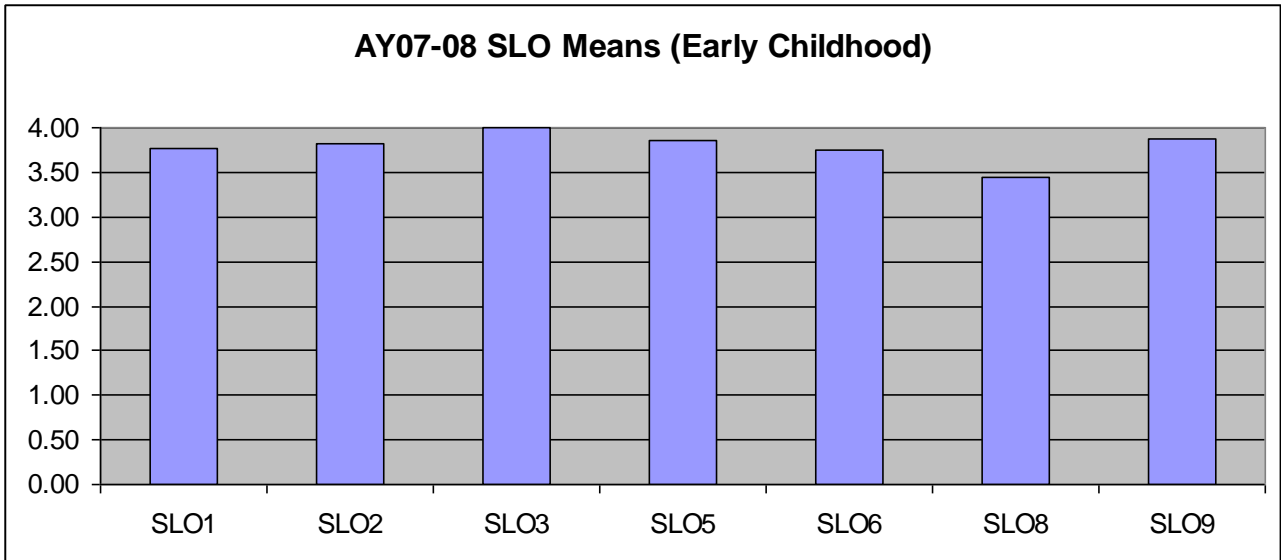

Early Childhood AY07-08

SLO1 (N=35)

SLO2 (N=33)

SLO3 (N=35)

SLO5 (N=22)

EDEC523 (overall means: 4.0 for both sections)

SLO5 Rubric Criteria Score Means (Section 1)

SLO6 (N=31)